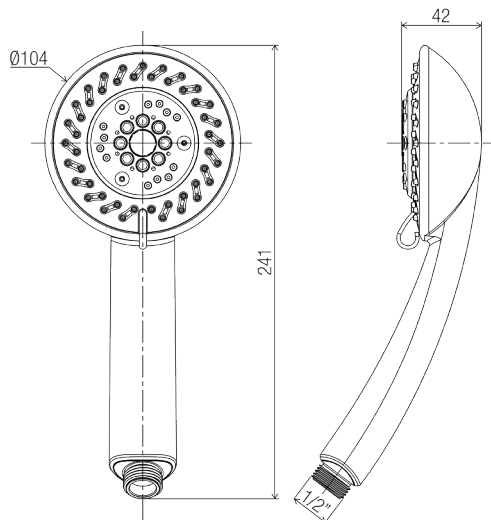

DIMENSIONS

INDICATIVE IMAGE

BREEZE HANDPIECE

Product Code - Finish

- HP 037 C – Chrome

Features

- ABS arched multi-function shower
- Soft, pulsating and bubble spray functions
- Rub-clean spray diffuser
- Chrome plated finish

Compliance

- Watermark AS/NZS 3662 WMKT 21147
- 3 Star - 9 L/min as per WELS licence number 0046
- To achieve the WELS 3 Star rating, this product must be installed with a Con-Serv wall outlet component